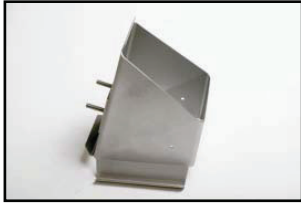

Aftermarket Parts for: Triangle

03326-06
Pull Belt, Small Port, Single
Hole, Orange

33-7
Bushing

90-FR-8003-AT
Door, Holding Chamber

90-FR-8006-AC
Weigh Bucket Door

90-FR-8053
Door, Accum, Separation

90-FR-9002-AO
Bucket, Accumulator

90-FR-9002-AS
Aluminum Drop Shoot

90-FR-9040-AC
Double Drop Shoot

A1277944B
Knife, 14" Toothed

A12916
Knife, 14"

A78364
Knife

BH6048
Knife, 14" L X0.850"X0.042"

BP6078
Knife

DC0802
Knife